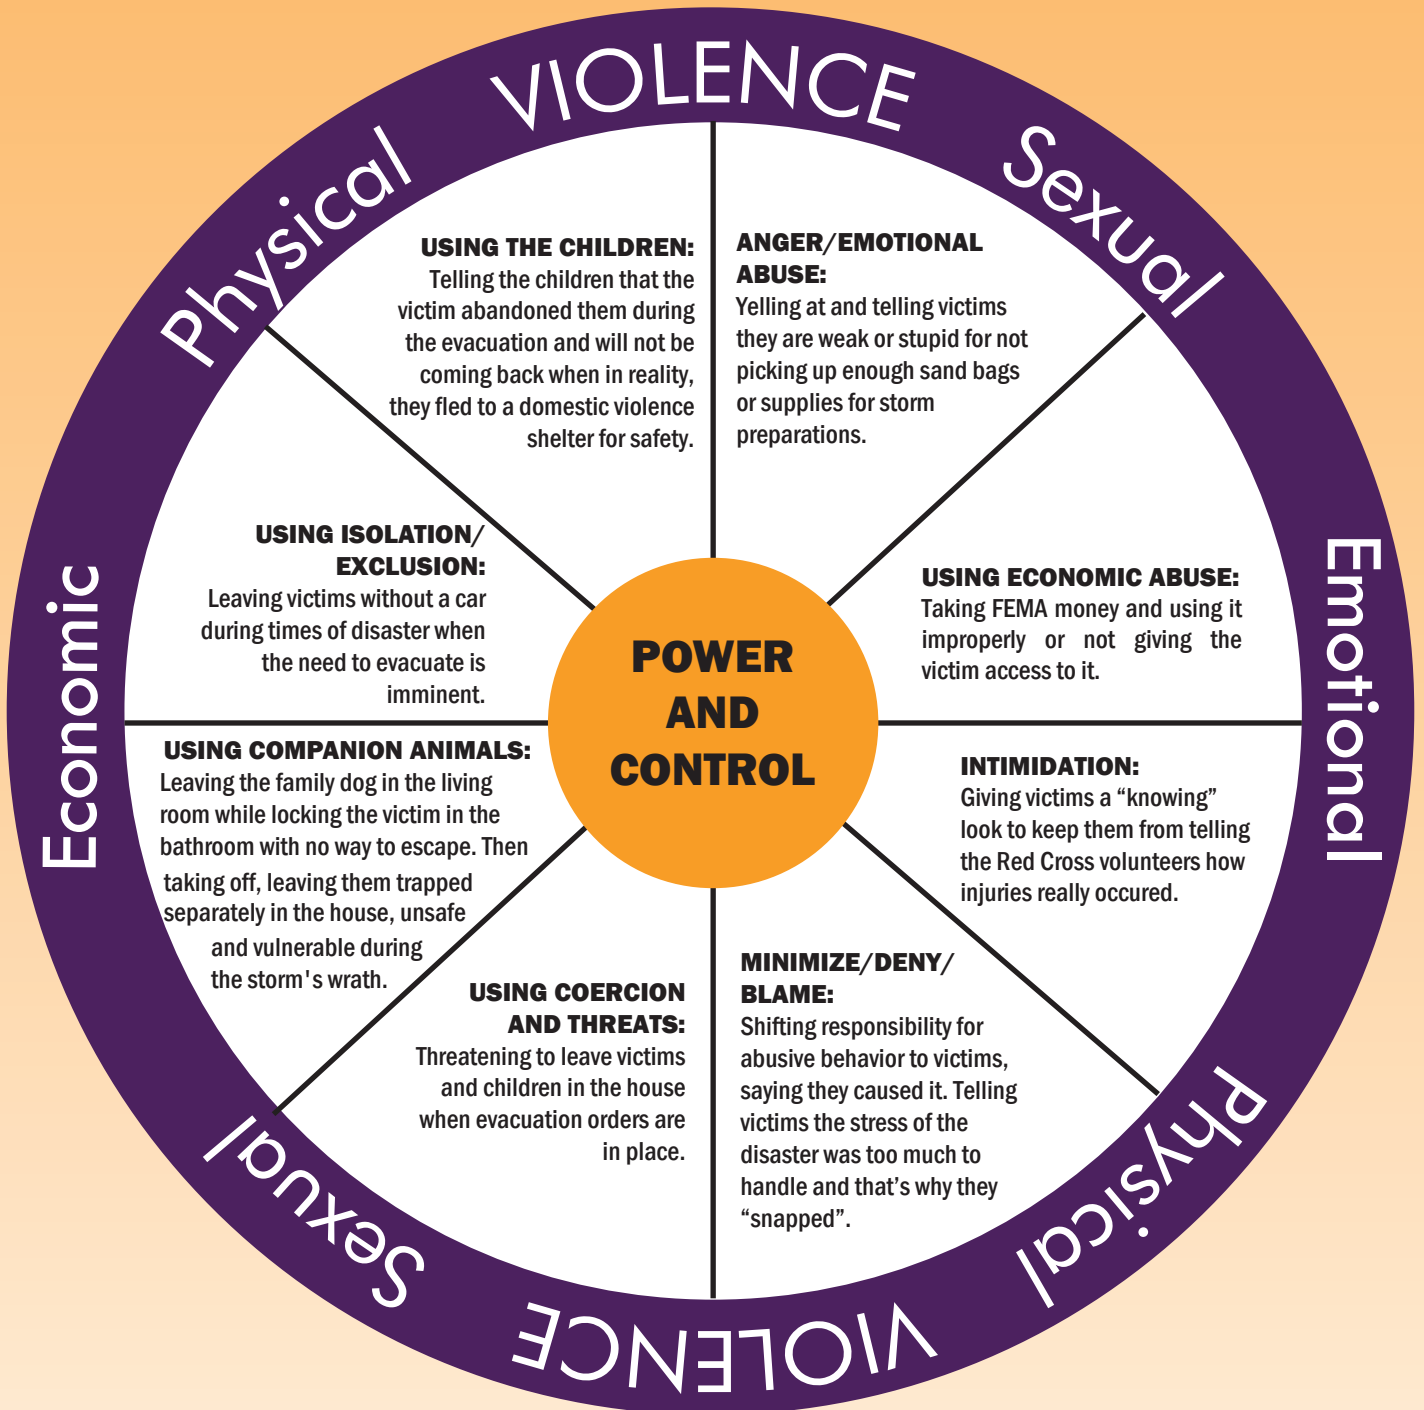

DOMESTIC VIOLENCE & DISASTER: POWER AND CONTROL WHEEL

NYSCADV
NEW YORK STATE COALITION
AGAINST DOMESTIC VIOLENCE

New York State Domestic Violence Hotline: 1-800-942-6906 (English & español/Multi-language Accessibility)
Deaf or Hard of Hearing: 711

Local Hotline: _____

Original Power and Control Wheel developed by the Domestic Abuse Intervention Project, Duluth, MN 55802 218-722-2781
www.theduluthmodel.org

Adaptations by the Florida Coalition Against Domestic Violence and the New York State Coalition Against Domestic Violence