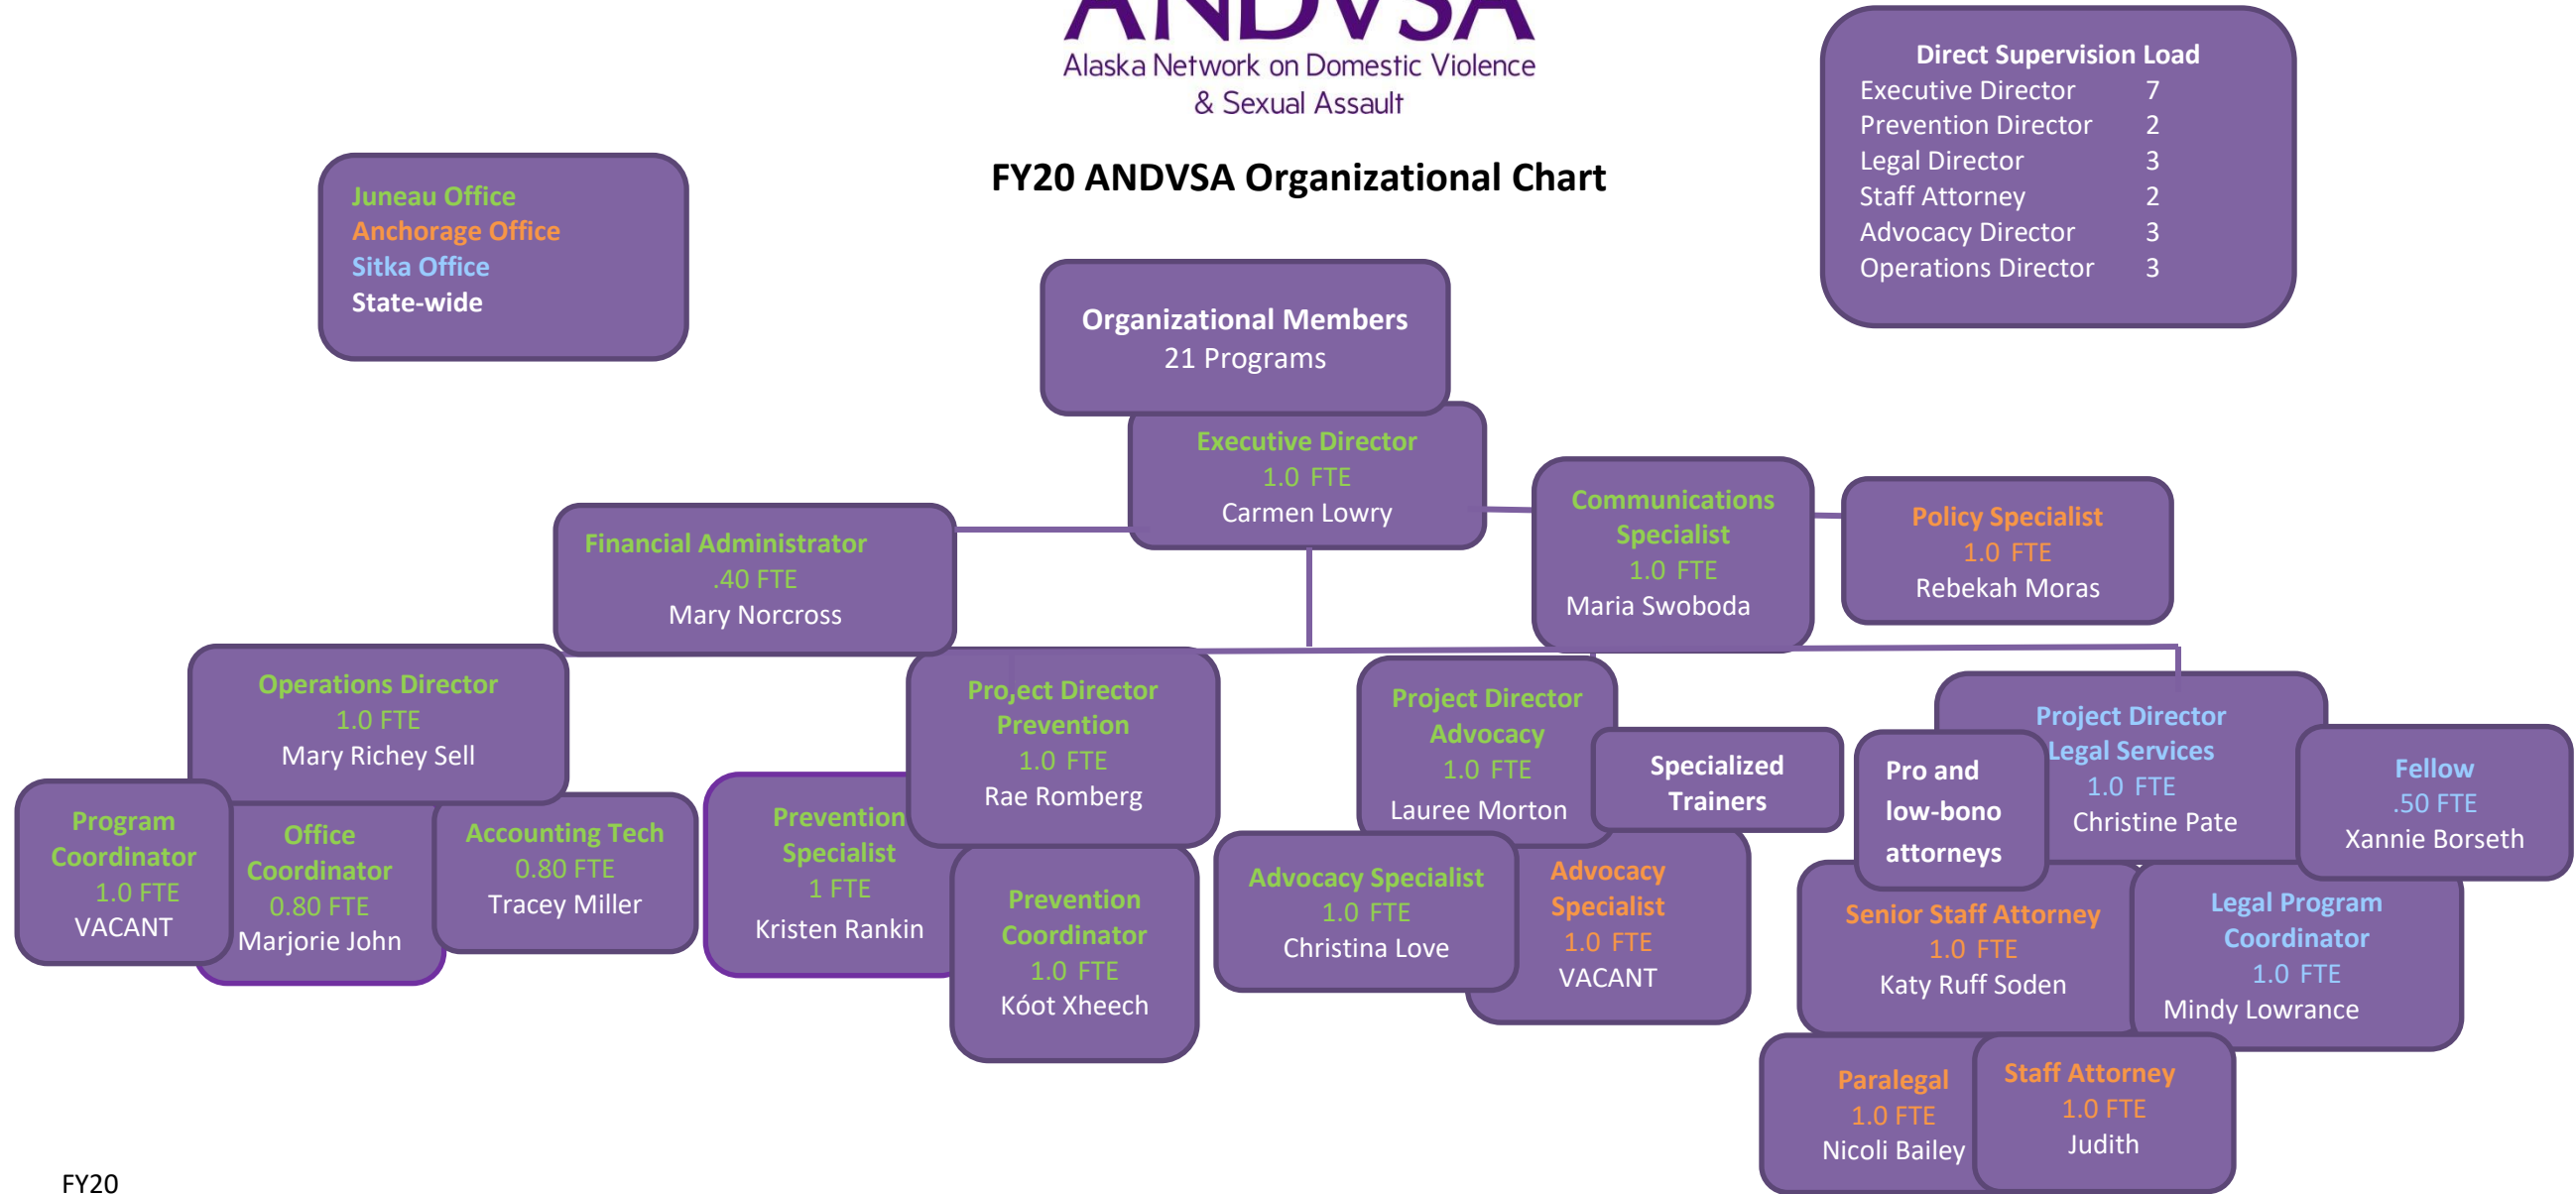

ANDVSA

Alaska Network on Domestic Violence
& Sexual Assault

FY20 ANDVSA Organizational Chart

Direct Supervision Load	
Executive Director	7
Prevention Director	2
Legal Director	3
Staff Attorney	2
Advocacy Director	3
Operations Director	3

Juneau Office
Anchorage Office
Sitka Office
State-wide